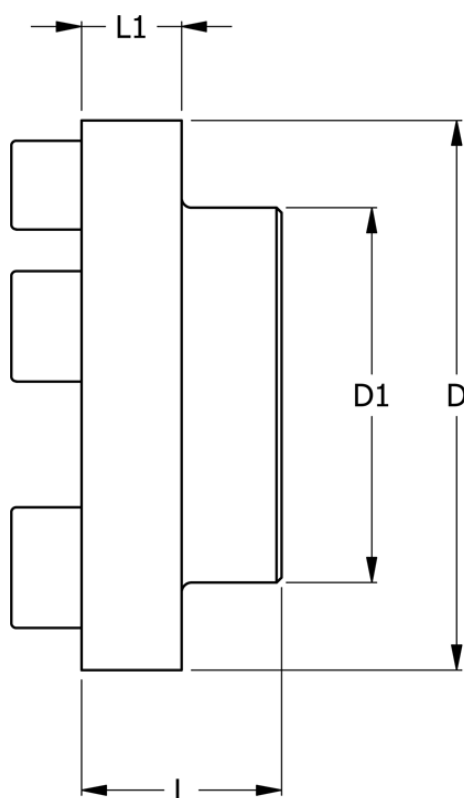

Article number: 330609504

Description: Coupling N-Eupex str. 95
Part 4 without bore

Measures

D	= 95
D1	= 76
L	= 35
L1	= 12
Max bore	= 42
Torque (N m)	= 100